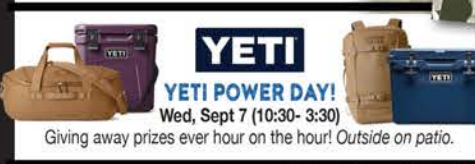

YETI
YETI POWER DAY!
Wed, Sept 7 (10:30- 3:30)
Giving away prizes every hour on the hour! Outside on patio.